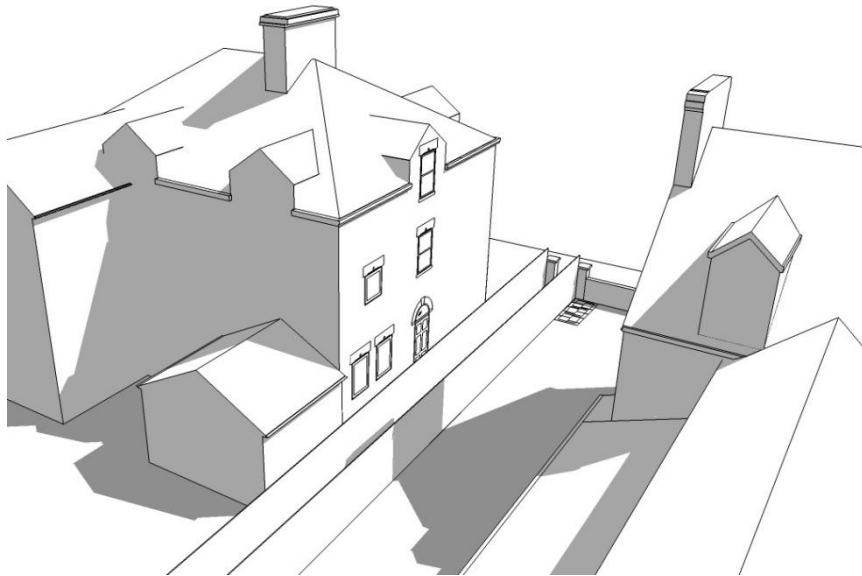

Shadow Studies

11 Oxford Road,
Cambridge.

architecture

08.08.2013

March 22nd

March 22nd 09:00 Existing

March 22nd 09:00 Proposed

March 22nd 12:00 Existing

March 22nd 12:00 Proposed

architecture

March 22nd

March 22nd 15:00 Existing

March 22nd 15:00 Proposed

March 22nd 18:00 Existing

March 22nd 18:00 Proposed

architecture