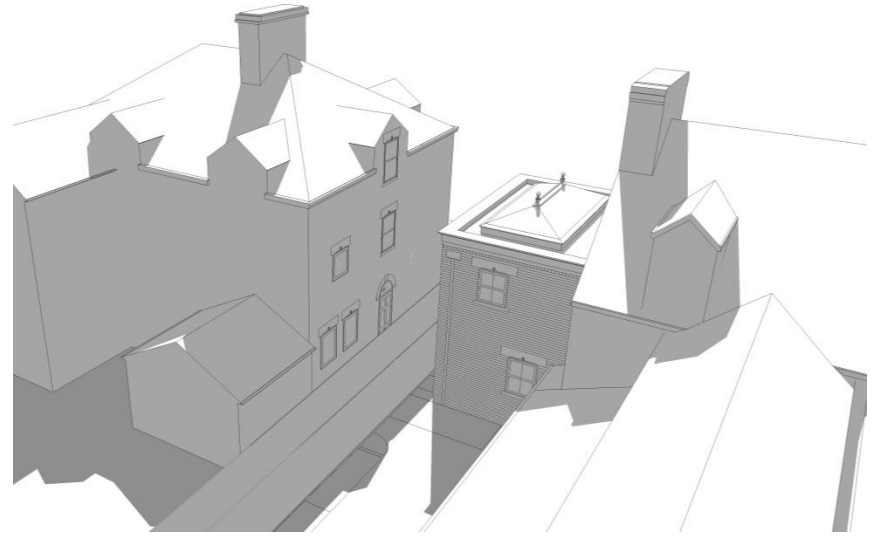

Shadow Studies

11 Oxford Road,
Cambridge.

architecture

08.08.2013

March 22nd

March 22nd 09:00 Existing

March 22nd 09:00 Proposed

March 22nd 12:00 Existing

March 22nd 12:00 Proposed

architecture

March 22nd

March 22nd 15:00 Existing

March 22nd 15:00 Proposed

March 22nd 18:00 Existing

March 22nd 18:00 Proposed

architecture

June 22nd

June 22nd 09:00 Existing

June 22nd 09:00 Proposed

June 22nd 12:00 Existing

June 22nd 12:00 Proposed

architecture

June 22nd

June 22nd 15:00 Existing