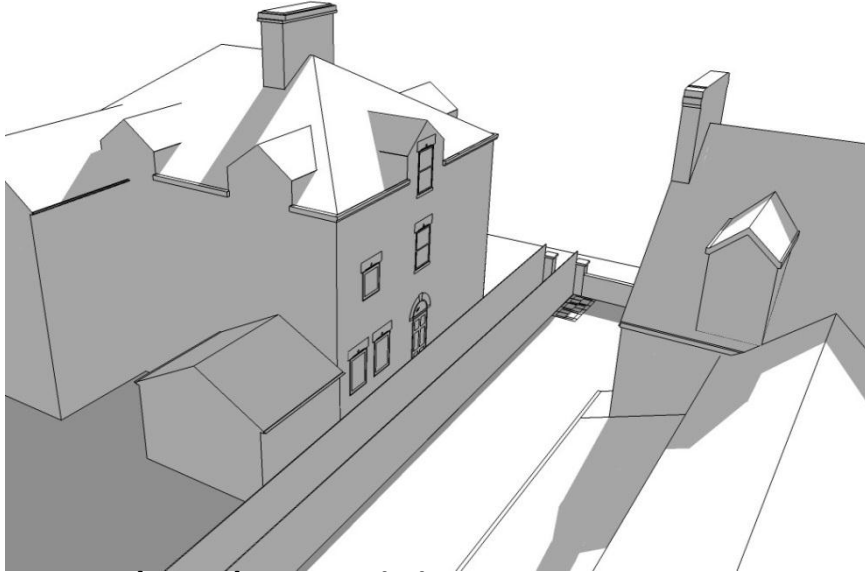

Shadow Studies

11 Oxford Road,
Cambridge.

architecture

08.08.2013

March 22nd

March 22nd 09:00 Existing

March 22nd 09:00 Proposed

March 22nd 12:00 Existing

March 22nd 12:00 Proposed

architecture

March 22nd

March 22nd 15:00 Existing

March 22nd 15:00 Proposed

March 22nd 18:00 Existing

March 22nd 18:00 Proposed

architecture