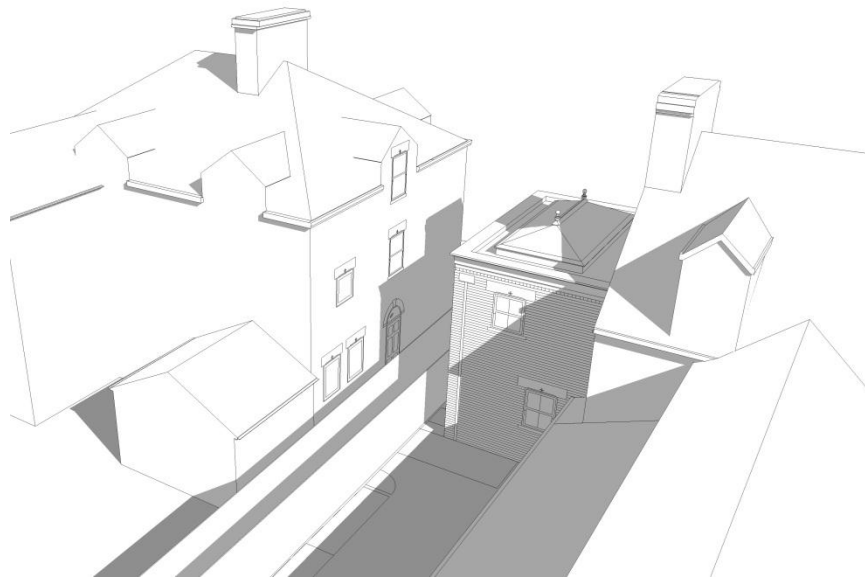

Shadow Studies

11 Oxford Road,
Cambridge.

architecture

08.08.2013

March 22nd

March 22nd 09:00 Existing

March 22nd 09:00 Proposed

March 22nd 12:00 Existing

March 22nd 12:00 Proposed

architecture

March 22nd

March 22nd 15:00 Existing

March 22nd 15:00 Proposed

March 22nd 18:00 Existing

March 22nd 18:00 Proposed

architecture

June 22nd

June 22nd 09:00 Existing

June 22nd 09:00 Proposed

June 22nd 12:00 Existing

June 22nd 12:00 Proposed

architecture

June 22nd

June 22nd 15:00 Existing