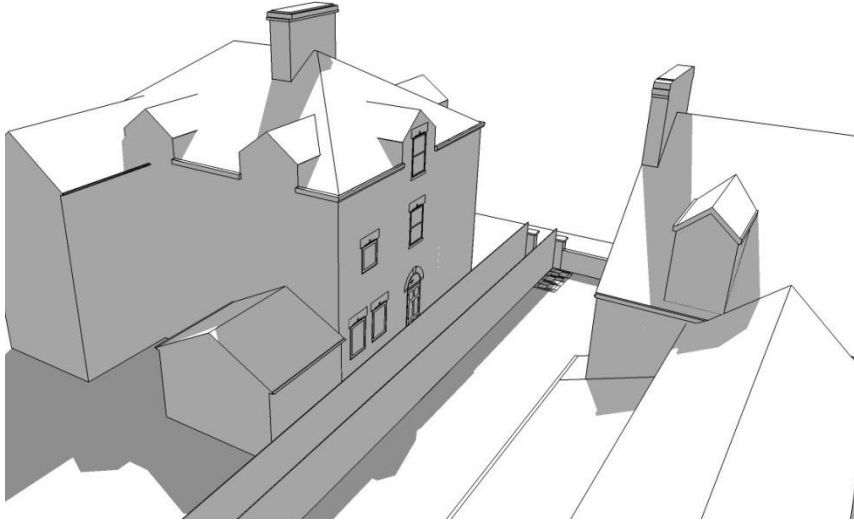

Shadow Studies

11 Oxford Road,
Cambridge.

architecture

08.08.2013

March 22nd

March 22nd 09:00 Existing

March 22nd 09:00 Proposed

March 22nd 12:00 Existing

March 22nd 12:00 Proposed

architecture

March 22nd

March 22nd 15:00 Existing

March 22nd 15:00 Proposed

March 22nd 18:00 Existing

March 22nd 18:00 Proposed

architecture

June 22nd

June 22nd 09:00 Existing

June 22nd 09:00 Proposed

June 22nd 12:00 Existing

June 22nd 12:00 Proposed

architecture

June 22nd

June 22nd 15:00 Existing