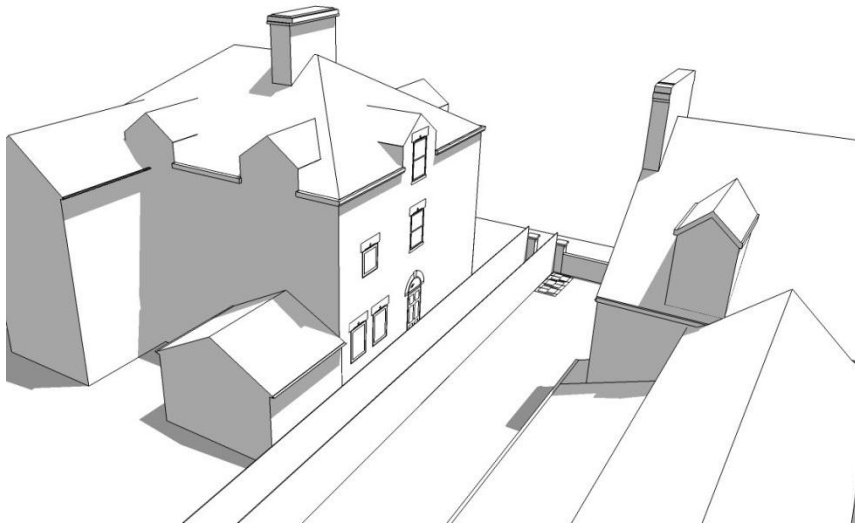

Shadow Studies

11 Oxford Road,
Cambridge.

architecture

08.08.2013

March 22nd

March 22nd 09:00 Existing

March 22nd 09:00 Proposed

March 22nd 12:00 Existing

March 22nd 12:00 Proposed

architecture

March 22nd

March 22nd 15:00 Existing

March 22nd 15:00 Proposed

March 22nd 18:00 Existing

March 22nd 18:00 Proposed

architecture

June 22nd

June 22nd 09:00 Existing

June 22nd 09:00 Proposed

June 22nd 12:00 Existing

June 22nd 12:00 Proposed

architecture

June 22nd

June 22nd 15:00 Existing