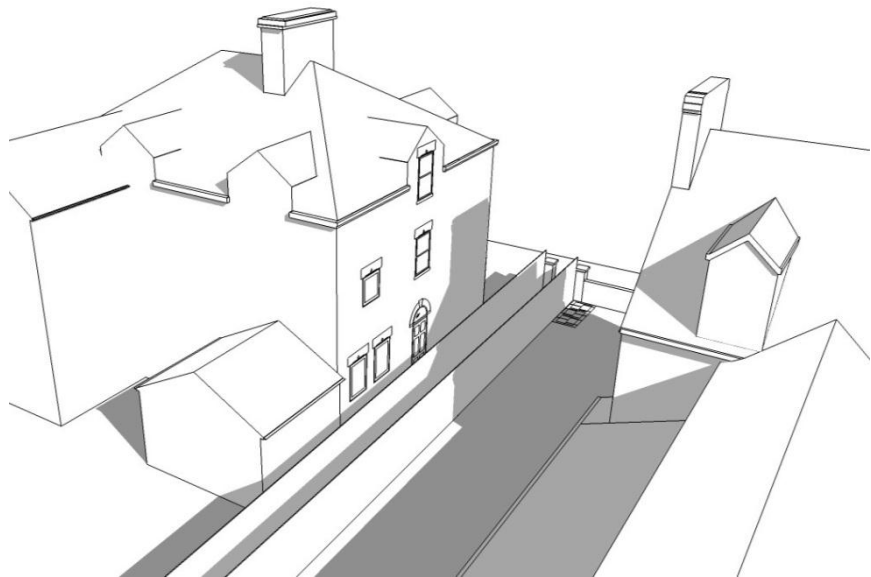

Shadow Studies

11 Oxford Road,
Cambridge.

architecture

08.08.2013

March 22nd

March 22nd 09:00 Existing

March 22nd 09:00 Proposed

March 22nd 12:00 Existing

March 22nd 12:00 Proposed

architecture

March 22nd

March 22nd 15:00 Existing

March 22nd 15:00 Proposed

March 22nd 18:00 Existing

March 22nd 18:00 Proposed

architecture