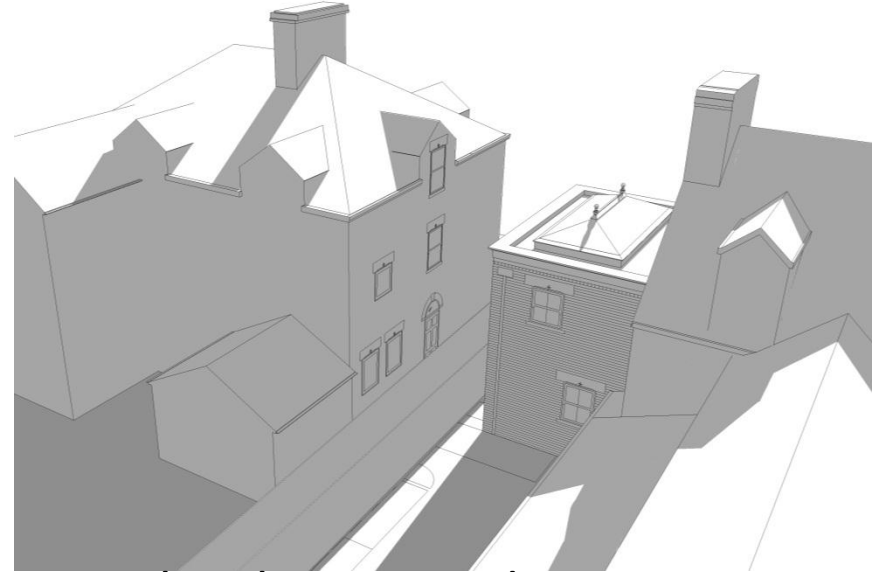

Shadow Studies

11 Oxford Road,
Cambridge.

architecture

08.08.2013

March 22nd

March 22nd 09:00 Existing

March 22nd 09:00 Proposed

March 22nd 12:00 Existing

March 22nd 12:00 Proposed

architecture

March 22nd

March 22nd 15:00 Existing

March 22nd 15:00 Proposed

March 22nd 18:00 Existing

March 22nd 18:00 Proposed

architecture